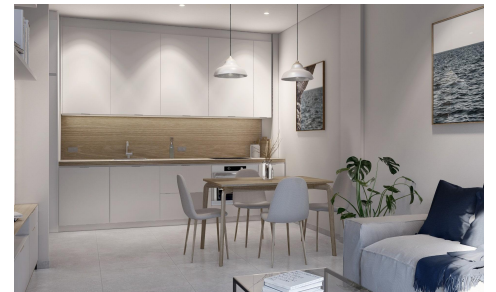

LCS7369412

**Penthouse in Torre Pacheco**

**€233,000**

3

2

107m<sup>2</sup>

N/A

**NEW BUILD PENTHOUSES IN TORRE-PACHECO** New Build residential complex of apartments in Torre Pacheco (Murcia) in the heart of Costa C ilida. The second phase has 25 apartments and penthouses with 2 and 3 bedrooms. Modern apartments with open plan kitchen with spacious and bright living-dining room with access to a large terrace. Modern penthouses has private solarium. An options underground parking space and storage room at an extra cost. Modern complex with communal swimming pool and garden areas. All the comforts are at your fingertips. There are supermarkets, pharmacies, banks, schools, bars, restaurants, the beach and the airport are just a few minutes away. There is also a golf club in...(Ask for More Details!)