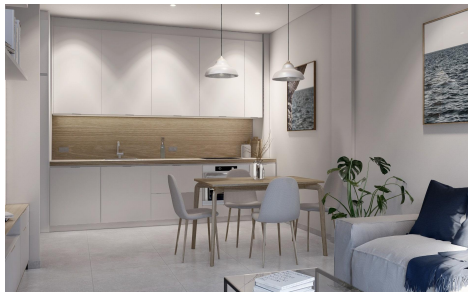

LCS4499592

Apartment in Torre Pacheco

€179,000

2

2

90m²

N/A

NEW BUILD APARTMENTS IN TORRE-PACHECO New Build residential complex of apartments in Torre Pacheco (Murcia) in the heart of Costa C lida. The second phase has 25 apartments and penthouses with 2 and 3 bedrooms. Modern apartments with open plan kitchen with spacious and bright living-dining room with access to a large terrace. Modern penthouses has private solarium. An options underground parking space and storage room at an extra cost. Modern complex with communal swimming pool and garden areas. All the comforts are at your fingertips. There are supermarkets, pharmacies, banks, schools, bars, restaurants, the beach and the airport are just a few minutes away. There is also a golf club in...(Ask for More Details!)