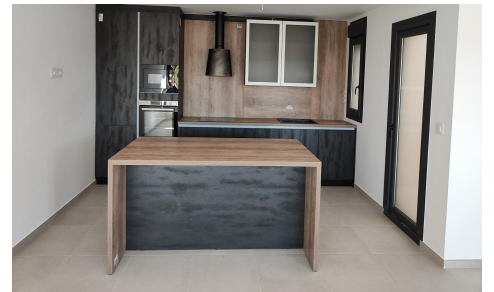

LCS4499592

Apartment in Torre Pacheco

€179,000

2

2

90m²

N/A

NEW BUILD APARTMENTS IN TORRE-PACHECO New Build residential complex of apartments in Torre Pacheco (Murcia) in the heart of Costa C lida. The second phase has 25 apartments and penthouses with 2 and 3 bedrooms. Modern apartments with open plan kitchen with spacious and bright living-dining room with access to a large terrace. Modern penthouses has private solarium. An options underground parking space and storage room at an extra cost. Modern complex with communal swimming pool and garden areas. All the comforts are at your fingertips. There are supermarkets, pharmacies, banks, schools, bars, restaurants, the beach and the airport are just a few minutes away. There is also a golf club in...(Ask for More Details!)