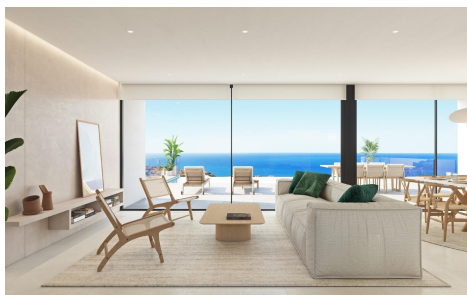

LCS2231214

Villa in Benitachell

€2,221,850

3

4

266m²

1,000m²

NEW BUILD LUXURY VILLA IN CUMBRE DEL SOL Cumbre del Sol is a place where you can enjoy both nature as well as the sun and sea. This luxury villa offers peace and comfort so the owner can relax peacefully with an incredible sea view. Could this be your future home? New Build villa design combines in a stylish and functional way a truly modern architecture. On its façade, characterized by large geometric figures created based on straight lines and the shape of cubes, the colour white dominates, giving the villa an elegant design as well as minimalistic. It's garden, 100% mediterranean in style, has stone walls which help to integrate the...(Ask for More Details!)