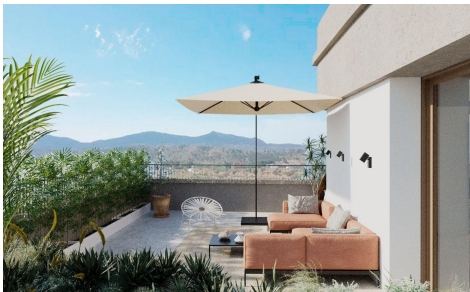

LCS200759361

Apartment in Hondon de las Nieves

€240,000

2

2

90m²

N/A

Exclusive New Build Apartments with Views of the Vineyards in Hondón de las Nieves
Modern Homes in a Unique Natural Setting
Discover this new development of flats in Hondón de las Nieves, a charming village set in a beautiful valley surrounded by olive and almond groves. This development offers 15 exclusive 2 and 3 bedroom homes, all designed to offer maximum comfort, energy efficiency and stunning views of the Vinalopó vineyards. Located in Vinalopó Medio, this peaceful enclave is ideal for those seeking a relaxed Mediterranean lifestyle, with easy access to nature and all essential services. High Quality Features and Modern Design
Each flat has been designed with top quality materials and a...(Ask for More Details!)