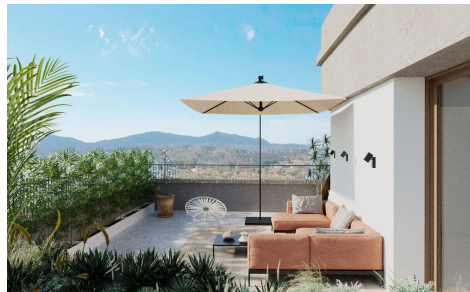

LCS990979893

Penthouse in Hondon de las Nieves

€220,000

2

2

93m²

N/A

Exclusive New Build Apartments with Views of the Vineyards in Hondón de las Nieves
 Modern Homes in a Unique Natural Setting
 Discover this new development of flats in Hondón de las Nieves, a charming village set in a beautiful valley surrounded by olive and almond groves. This development offers 15 exclusive 2 and 3 bedroom homes, all designed to offer maximum comfort, energy efficiency and stunning views of the Vinalopó vineyards. Located in Vinalopó Medio, this peaceful enclave is ideal for those seeking a relaxed Mediterranean lifestyle, with easy access to nature and all essential services. High Quality Features and Modern Design
 Each flat has been designed with top quality materials and a...(Ask for More Details!)