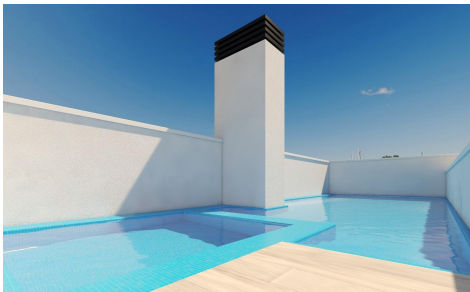

LCS952599304

Apartment in Torrevieja

€199,000

2

1

73m²

N/A

New Build Apartments in Torrevieja, Just 150m from Playa del Cura Prime Location in Torrevieja, Close to Beaches and Amenities Experience coastal living at its best with these brand-new apartments and penthouses in Torrevieja, located a mere 150 meters from Playa del Cura. These exclusive residences are nestled in a vibrant neighborhood with all essential amenities within reach, including shops, restaurants, and cafes. Perfectly positioned on Spain's Costa Blanca, Torrevieja offers residents a Mediterranean climate and relaxed lifestyle with easy access to both Alicante Airport (45 km) and Murcia Airport (65 km). Modern Design with Spacious Layouts and Quality Finishes This new residential complex consists of 12 luxurious apartments and penthouses, offering